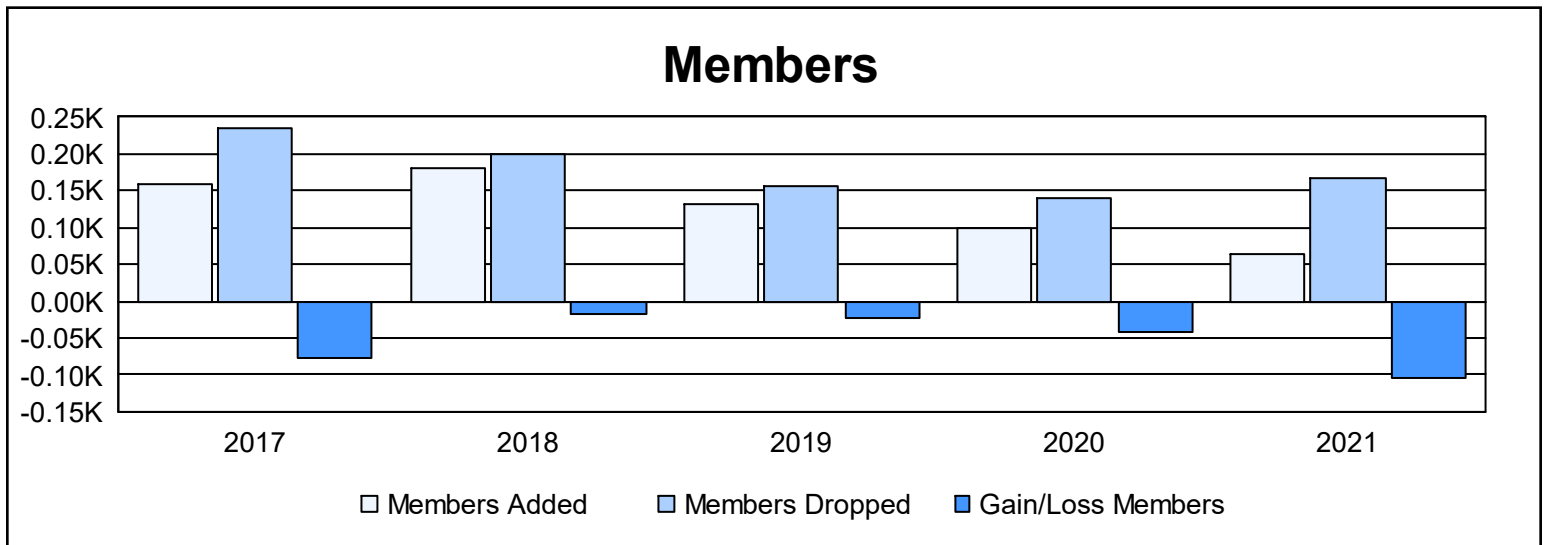

Year	New Clubs	Dropped Clubs	Gain/ Loss Clubs	New Members	Charter Members	Reinstate Members	Transfer Members	Total Member Added	Total Members Dropped	Gain/ Loss Members
2016-2017	2	5	-3	85	53	12	9	159	236	-77
2017-2018	1	4	-3	146	23	3	10	182	200	-18
2018-2019	0	1	-1	104	6	1	20	131	155	-24
2019-2020	0	0	0	79	8	7	5	99	140	-41
2020-2021	0	3	-3	44	1	4	14	63	168	-105
<b>Average</b>	<b>1</b>	<b>3</b>	<b>-2</b>	<b>92</b>	<b>18</b>	<b>5</b>	<b>12</b>	<b>127</b>	<b>180</b>	<b>-53</b>

### Membership Composition June 2021 Cumulative