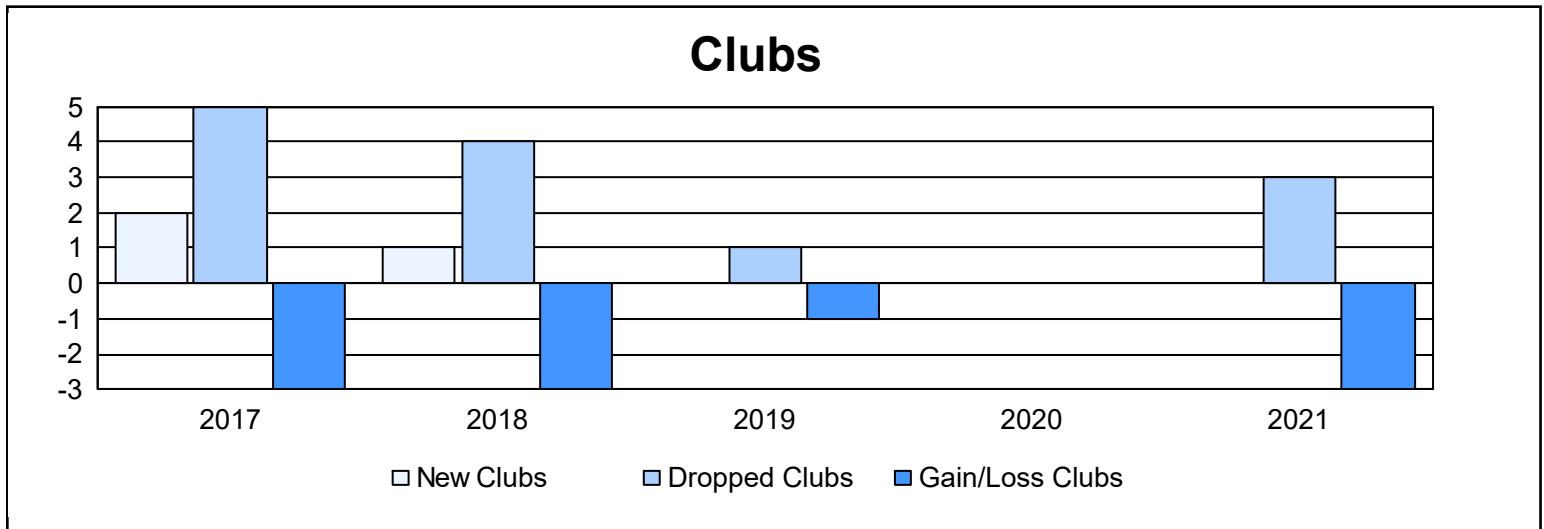

Year	New Clubs	Dropped Clubs	Gain/ Loss Clubs	New Members	Charter Members	Reinstate Members	Transfer Members	Total Member Added	Total Members Dropped	Gain/ Loss Members
2016-2017	2	5	-3	85	53	12	9	159	236	-77
2017-2018	1	4	-3	146	23	3	10	182	200	-18
2018-2019	0	1	-1	104	6	1	20	131	155	-24
2019-2020	0	0	0	79	8	7	5	99	140	-41
2020-2021	0	3	-3	44	1	4	14	63	168	-105
<b>Average</b>	<b>1</b>	<b>3</b>	<b>-2</b>	<b>92</b>	<b>18</b>	<b>5</b>	<b>12</b>	<b>127</b>	<b>180</b>	<b>-53</b>

### Membership Composition June 2021 Cumulative