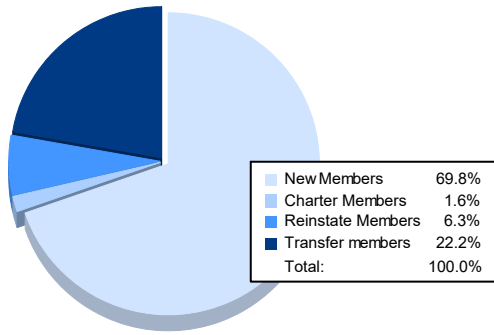

Year	New Clubs	Dropped Clubs	Gain/ Loss Clubs	New Members	Charter Members	Reinstate Members	Transfer Members	Total Member Added	Total Members Dropped	Gain/ Loss Members
2016-2017	2	5	-3	85	53	12	9	159	236	-77
2017-2018	1	4	-3	146	23	3	10	182	200	-18
2018-2019	0	1	-1	104	6	1	20	131	155	-24
2019-2020	0	0	0	79	8	7	5	99	140	-41
2020-2021	0	3	-3	44	1	4	14	63	168	-105
<b>Average</b>	<b>1</b>	<b>3</b>	<b>-2</b>	<b>92</b>	<b>18</b>	<b>5</b>	<b>12</b>	<b>127</b>	<b>180</b>	<b>-53</b>

### Membership Composition June 2021 Cumulative

### Gender Composition June 2021 Cumulative